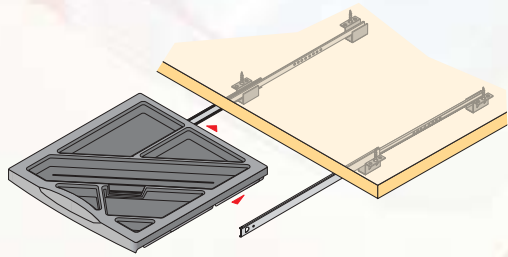

Neat and tidy ...with the new pencil tray

- Worktop pencil tray with ergonomically designed partitions in black or grey
- Pocket pull for easy use
- Comes as a set: tray + slides + mounting brackets
- Install under any surface: ideal for caddies, under worktops or as workplace upgrade
- Simple assembly: tray clicks onto slides
- Simple disassembly

Assembly / Disassembly

1. Place tray on runners

2. Push in for the click

Disassembly: bend sides of tray slightly apart to remove from slides

Dimensions / Order numbers

Min. installation depth 372 mm

- Set comprises:
- Pencil tray plastic
 - KA 1730 ball bearing slide incl. brackets and fasteners
 - Assembly instructions