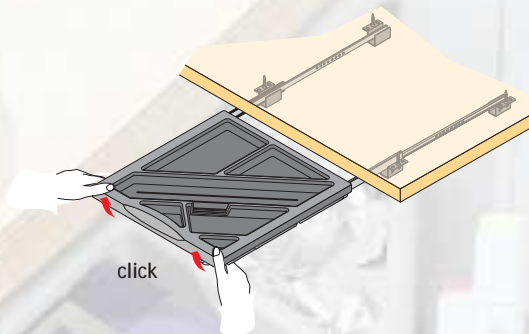

Neat and tidy ...with the new pencil tray

- Worktop pencil tray with ergonomically designed partitions in black or grey
- Pocket pull for easy use
- Comes as a set: tray + slides + mounting brackets
- Install under any surface: ideal for caddies, under worktops or as workplace upgrade
- Simple assembly: tray clicks onto slides
- Simple disassembly

Assembly / Disassembly

1. Place tray on runners

2. Push in for the click

Disassembly: bend sides of tray slightly apart to remove from slides

Dimensions / Order numbers

Min. installation depth 372 mm

- Set comprises:
- Pencil tray plastic
 - KA 1730 ball bearing slide incl. brackets and fasteners
 - Assembly instructions