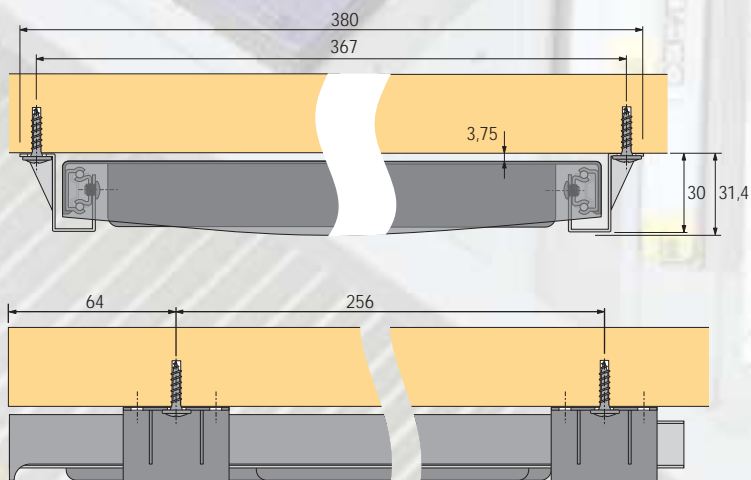

Neat and tidy ...with the new pencil tray

- Worktop pencil tray with ergonomically designed partitions in black or grey
- Pocket pull for easy use
- Comes as a set: tray + slides + mounting brackets
- Install under any surface: ideal for caddies, under worktops or as workplace upgrade
- Simple assembly: tray clicks onto slides
- Simple disassembly

Assembly / Disassembly

1. Place tray on runners

2. Push in for the click

Disassembly: bend sides of tray slightly apart to remove from slides

Dimensions / Order numbers

Min. installation depth 372 mm

- Set comprises:
- Pencil tray plastic
 - KA 1730 ball bearing slide incl. brackets and fasteners
 - Assembly instructions

Item	Finish	Order no	PU
Pencil tray	black	9 037 044	1 set
	grey	9 037 043	1 set

hettich  **AT HOME IN ALL GOOD FURNITURE.**

Hettich Marketing- und Vertriebs GmbH & Co. KG
 Vahrenkampstraße 12-16 · D-32278 Kirchlengern · Tel. +49 5223 77-0 · Fax +49 5223 77-1494
 Internet: www.hettich.com · e-mail: info@de.hettich.com