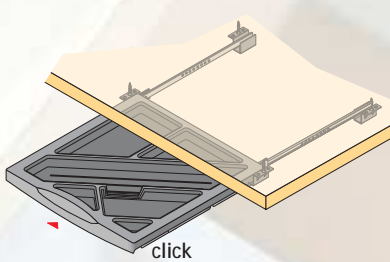

Neat and tidy ...with the new pencil tray

- Worktop pencil tray with ergonomically designed partitions in black or grey
- Pocket pull for easy use
- Comes as a set: tray + slides + mounting brackets
- Install under any surface: ideal for caddies, under worktops or as workplace upgrade
- Simple assembly: tray clicks onto slides
- Simple disassembly

Assembly / Disassembly

1. Place tray on runners

2. Push in for the click

Disassembly: bend sides of tray slightly apart to remove from slides

Dimensions / Order numbers

Min. installation depth 372 mm

- Set comprises:
- Pencil tray plastic
 - KA 1730 ball bearing slide incl. brackets and fasteners
 - Assembly instructions